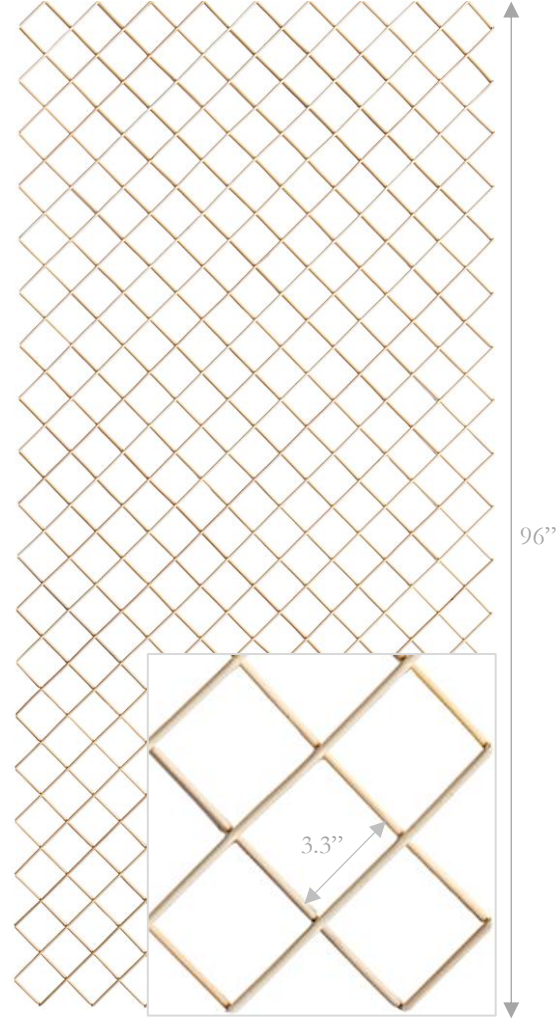

*Symphony of Style*

MICRO DIAMOND PATTERN  
SKU: FP650  
DOUBLE 1/4" SKIN OFF  
SIZES: 122"X48"; 108"X48"; 96"X48"

DIAMOND PATTERN  
SKU: FP651  
SINGLE 1/4" SKIN OFF  
SIZES: 122"X48"; 108"X48"; 96"X48"

DIAMOND PATTERN  
SKU: FP652  
DOUBLE 1/4" SKIN OFF  
SIZES: 122"X48; 108"X48"; 96"X48"

DIAMOND PATTERN  
SKU: FP654  
DOUBLE 1/2" SKIN ON  
SIZES: 122.6"X48"; 108"X48"; 96"X48"

INHERENT WARMTH

DIAMOND & SQUARE PANELS

SKU: FP673  
SQUARE PATTERN  
DOUBLE 1/2" SKIN ON  
SIZES: 120"X45-1/2"; 108"X45-1/2"; 95-1/2"X45-1/2"

SKU: FP677  
SQUARE PATTERN  
TRIPLE 1/2" SKIN ON WITH 1/4" REED INSERT  
SIZES: 120"X45-1/2"; 108"X45-1/2"; 96.4"X48"