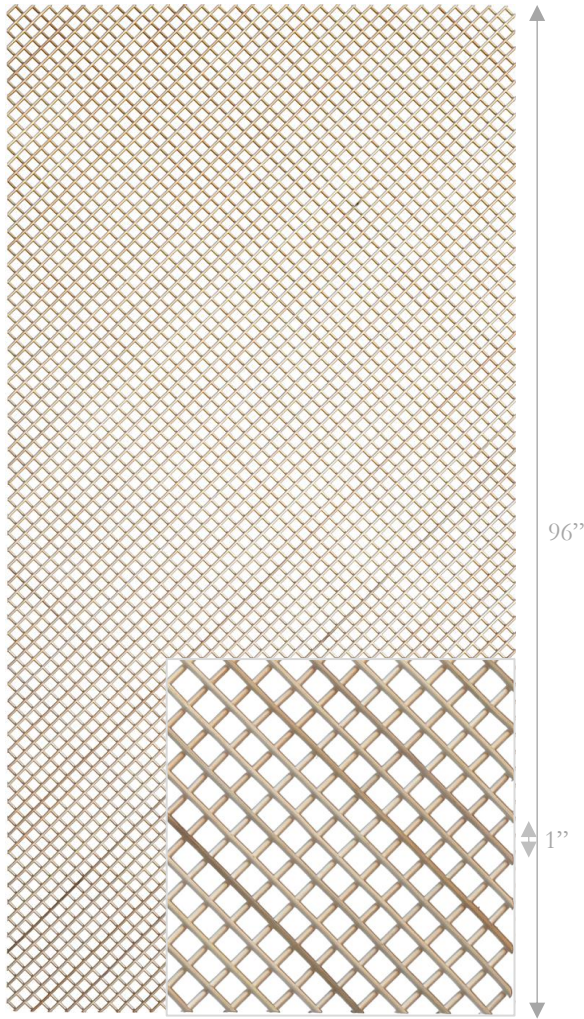

*Symphony of Style*

MICRO DIAMOND PATTERN  
SKU: FP650  
DOUBLE 1/4" SKIN OFF  
SIZES: 122"X48"; 108"X48"; 96"X48"

DIAMOND PATTERN  
SKU: FP651  
SINGLE 1/4" SKIN OFF  
SIZES: 122"X48"; 108"X48"; 96"X48"

DIAMOND PATTERN  
SKU: FP652  
DOUBLE 1/4" SKIN OFF  
SIZES: 122"X48; 108"X48"; 96"X48"

DIAMOND PATTERN  
SKU: FP654  
DOUBLE 1/2" SKIN ON  
SIZES: 122.6"X48"; 108"X48"; 96"X48"

INHERENT WARMTH

DIAMOND & SQUARE PANELS

SKU: FP673  
SQUARE PATTERN  
DOUBLE 1/2" SKIN ON  
SIZES: 120"X45-1/2"; 108"X45-1/2"; 95-1/2"X45-1/2"

SKU: FP677  
SQUARE PATTERN  
TRIPLE 1/2" SKIN ON WITH 1/4" REED INSERT  
SIZES: 120"X45-1/2"; 108"X45-1/2"; 96.4"X48"

### Raw Material Options

- 1/4"x108" poles without skin
- 1/2"x150" poles with skin
- 1"x150" poles with skin

SKU: FP654 / FP601 / FP606

*Easy Luxury*