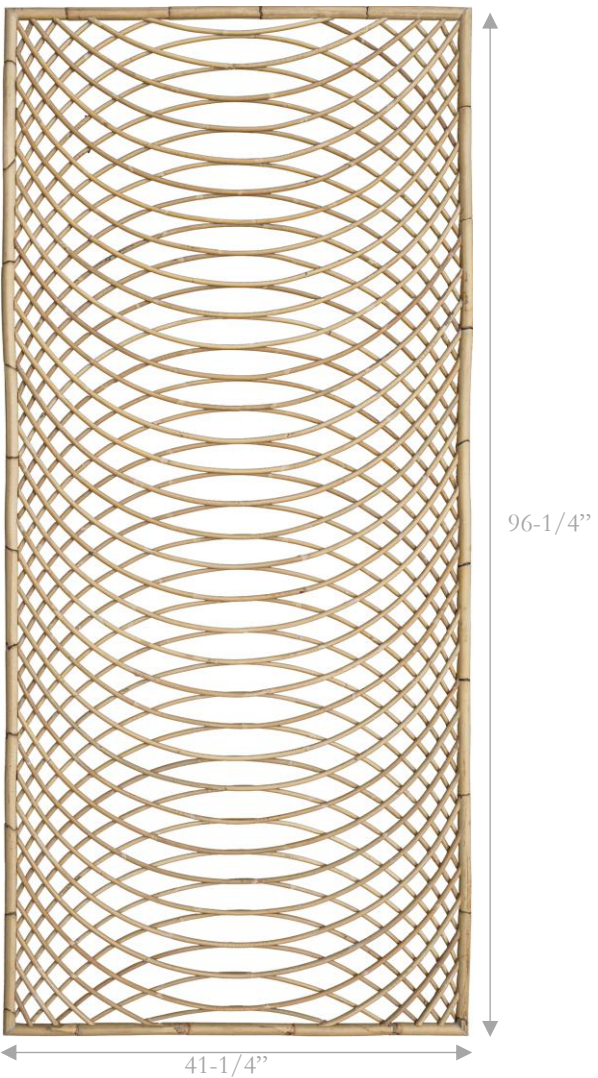

SKU: FP673  
SQUARE PATTERN  
DOUBLE 1/2" SKIN ON  
SIZES: 120"X45-1/2"; 108"X45-1/2"; 95-1/2"X45-1/2"

SKU: FP677  
SQUARE PATTERN  
TRIPLE 1/2" SKIN ON WITH 1/4" REED INSERT  
SIZES: 120"X45-1/2"; 108"X45-1/2"; 96.4"X48"

SKU: FP658  
DIAMOND PATTERN  
DOUBLE 1/2" SKIN ON WITH DOUBLE 1/4" REED INSERT  
SIZES: 120"X45-1/2"; 108"X45-1/2"; 96.4"X48"

SKU: FP604 / FP606

ATTENTION TO DETAIL

HAND CRAFTED FACEPLATE FRAMES

ARCH PATTERN  
SKU: FP680  
DOUBLE 1/2" SKIN ON; 1" SKIN ON FRAME  
SIZES: 122"X48"; 108"X48"; 96"X48"; 96-1/4"X41-1/4"(SHOWN)