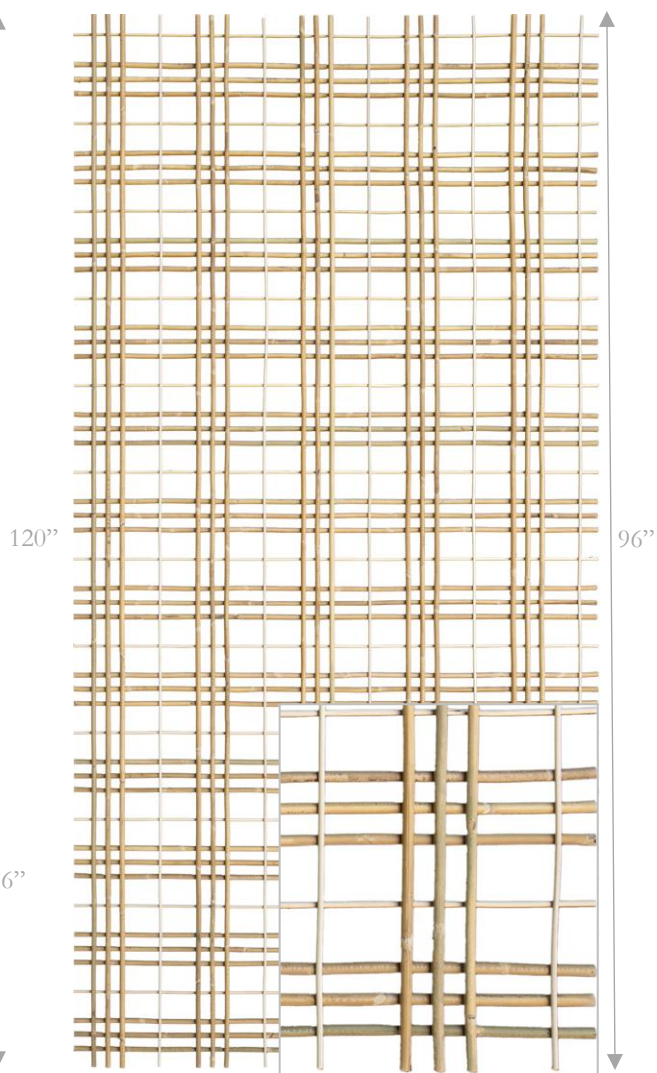

*Symphony of Style*

MICRO DIAMOND PATTERN  
SKU: FP650  
DOUBLE 1/4" SKIN OFF  
SIZES: 122"X48"; 108"X48"; 96"X48"

DIAMOND PATTERN  
SKU: FP651  
SINGLE 1/4" SKIN OFF  
SIZES: 122"X48"; 108"X48"; 96"X48"

DIAMOND PATTERN  
SKU: FP652  
DOUBLE 1/4" SKIN OFF  
SIZES: 122"X48; 108"X48"; 96"X48"

DIAMOND PATTERN  
SKU: FP654  
DOUBLE 1/2" SKIN ON  
SIZES: 122.6"X48"; 108"X48"; 96"X48"

INHERENT WARMTH

DIAMOND & SQUARE PANELS

SKU: FP673  
SQUARE PATTERN  
DOUBLE 1/2" SKIN ON  
SIZES: 120"X45-1/2"; 108"X45-1/2"; 95-1/2"X45-1/2"

SKU: FP677  
SQUARE PATTERN  
TRIPLE 1/2" SKIN ON WITH 1/4" REED INSERT  
SIZES: 120"X45-1/2"; 108"X45-1/2"; 96.4"X48"

SKU: FP658  
DIAMOND PATTERN  
DOUBLE 1/2" SKIN ON WITH DOUBLE 1/4" REED INSERT  
SIZES: 120"X45-1/2"; 108"X45-1/2"; 96.4"X48"

SKU: FP604 / FP606

ATTENTION TO DETAIL

HAND CRAFTED FACEPLATE FRAMES

ARCH PATTERN  
SKU: FP680  
DOUBLE 1/2" SKIN ON; 1" SKIN ON FRAME  
SIZES: 122"X48"; 108"X48"; 96"X48"; 96-1/4"X41-1/4"(SHOWN)