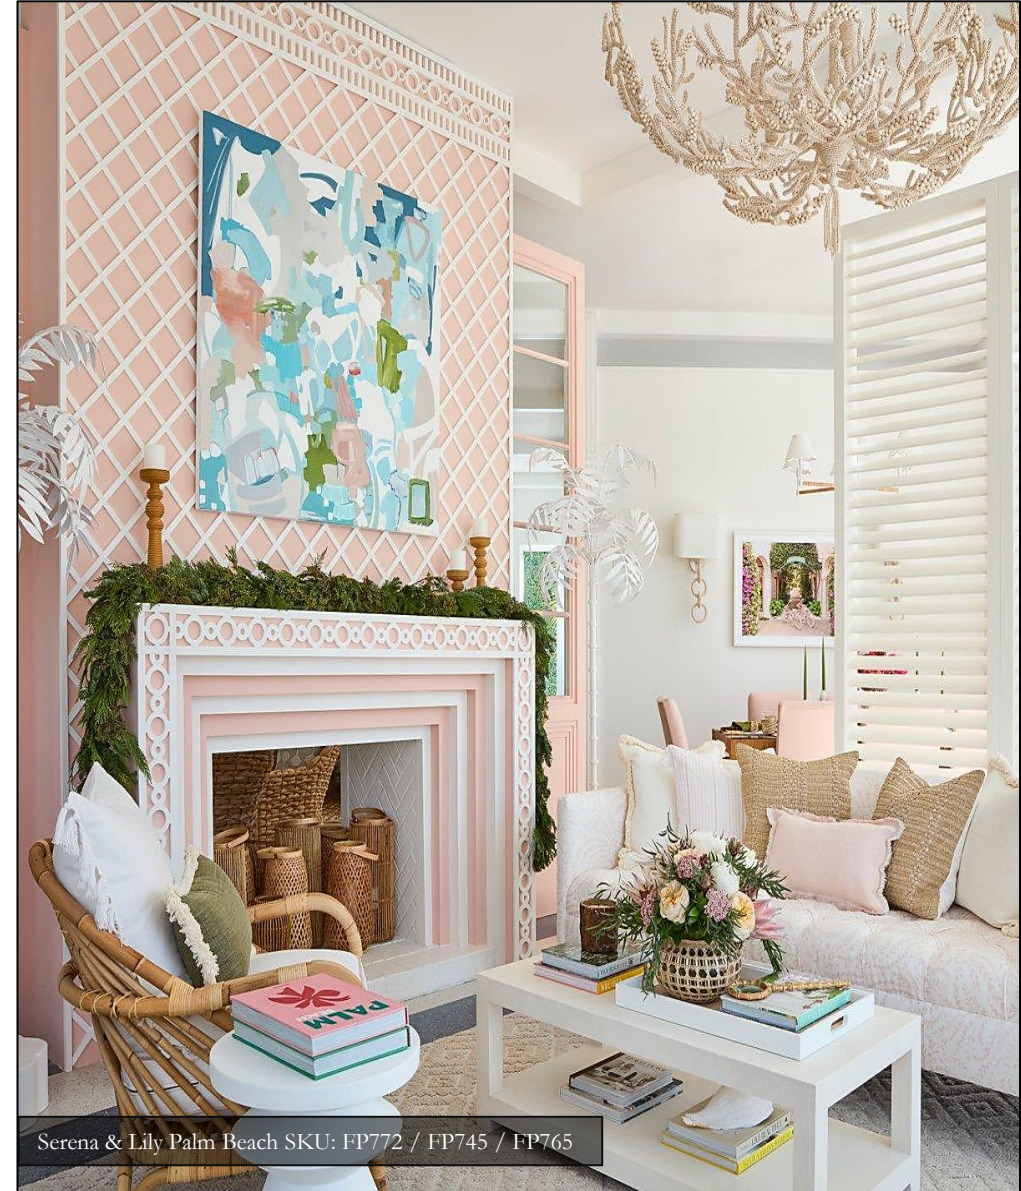

FLUTED

FP03
1.3" Diameter

FP04

3" Diameter

APPLICATIONS

FURNITURE
CABINETS
WALLS
CEILING

INTERIOR OR EXTERIOR USE

SKU: FP778