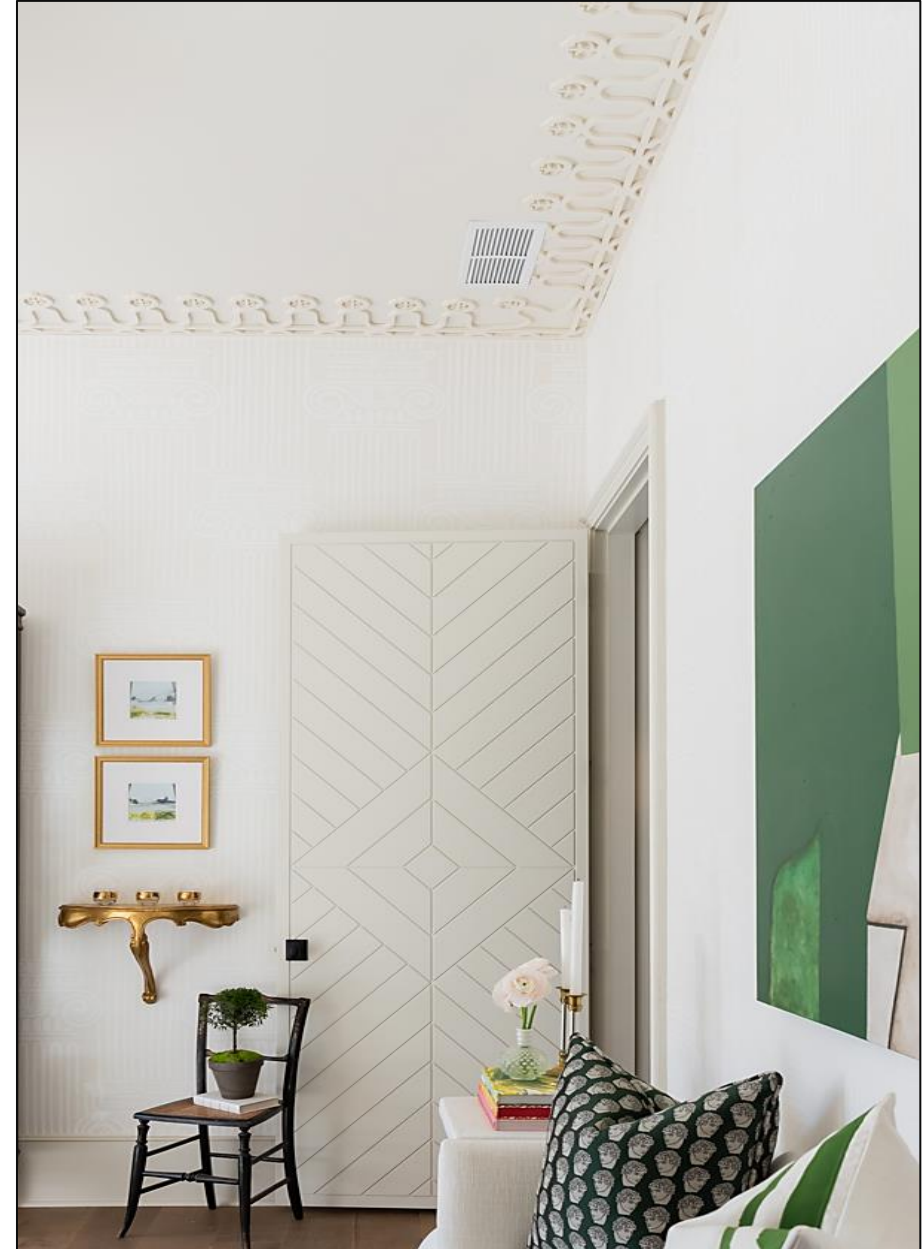

1"

1-3/8"

1-3/4"

1"

3/4"

1-1/8"

The panels are paintable and will not rot or rust therefore ideal for interior or exterior applications.

Install using standard woodworking fasteners and adhesives.

FLUTED

FP03
1.3" Diameter

FP04

3" Diameter

APPLICATIONS

FURNITURE
CABINETS
WALLS
CEILING

INTERIOR OR EXTERIOR USE

SKU: FP778