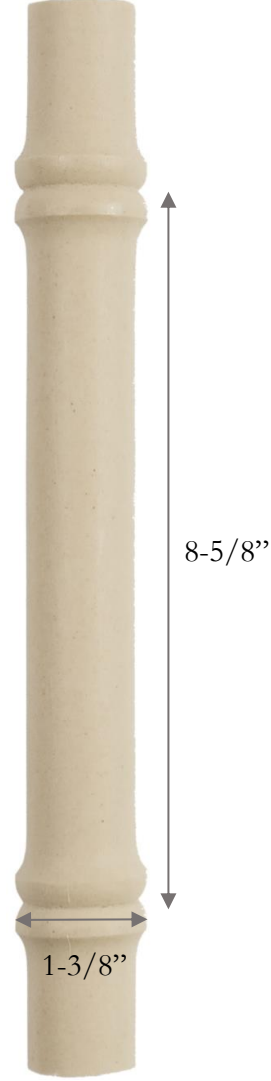

SKU: FP217-10 96"X5-1/2"

SKU: FP959-10 96"X5-1/2"

SKU: FP930-10 85-1/4"X5-1/2"

CORNERS FOR EXISTING BORDERS

SKU: FP761-C

14-1/8"x14-1/8"

SKU: FP930-C

5-1/2"x1/2"

Install using standard woodworking fasteners and adhesives.

Paint, after installation, using your paint of choice.

SHIPS IN ROLLS

JAN SHOWERS SHOWROOM DALLAS, TEXAS

COLONY HOTEL PALM BEACH, FLORIDA

BAMBOO

SKU: FP212
11'6"X3/4"(w)X3/8"(d)

BAMBOO

SKU: FP234
11'6"X1"(w)X1/2"(d)

BAMBOO

SKU: FP247
11'8"X1-3/8"(w)X3/4"(d)

BAMBOO

SKU: FP253
11'9"X1-3/4"(w)X15/16"(d)

RATTAN

SKU: FP264
11'8"X1"(w)X1/2"(d)

FLUTED

FP03
1.3" Diameter

FP04

3" Diameter

APPLICATIONS

- FURNITURE
- CABINETS
- WALLS
- CEILING

INTERIOR OR EXTERIOR USE

Evan Millard Interiors Atlanta Showhouse SKU: 761