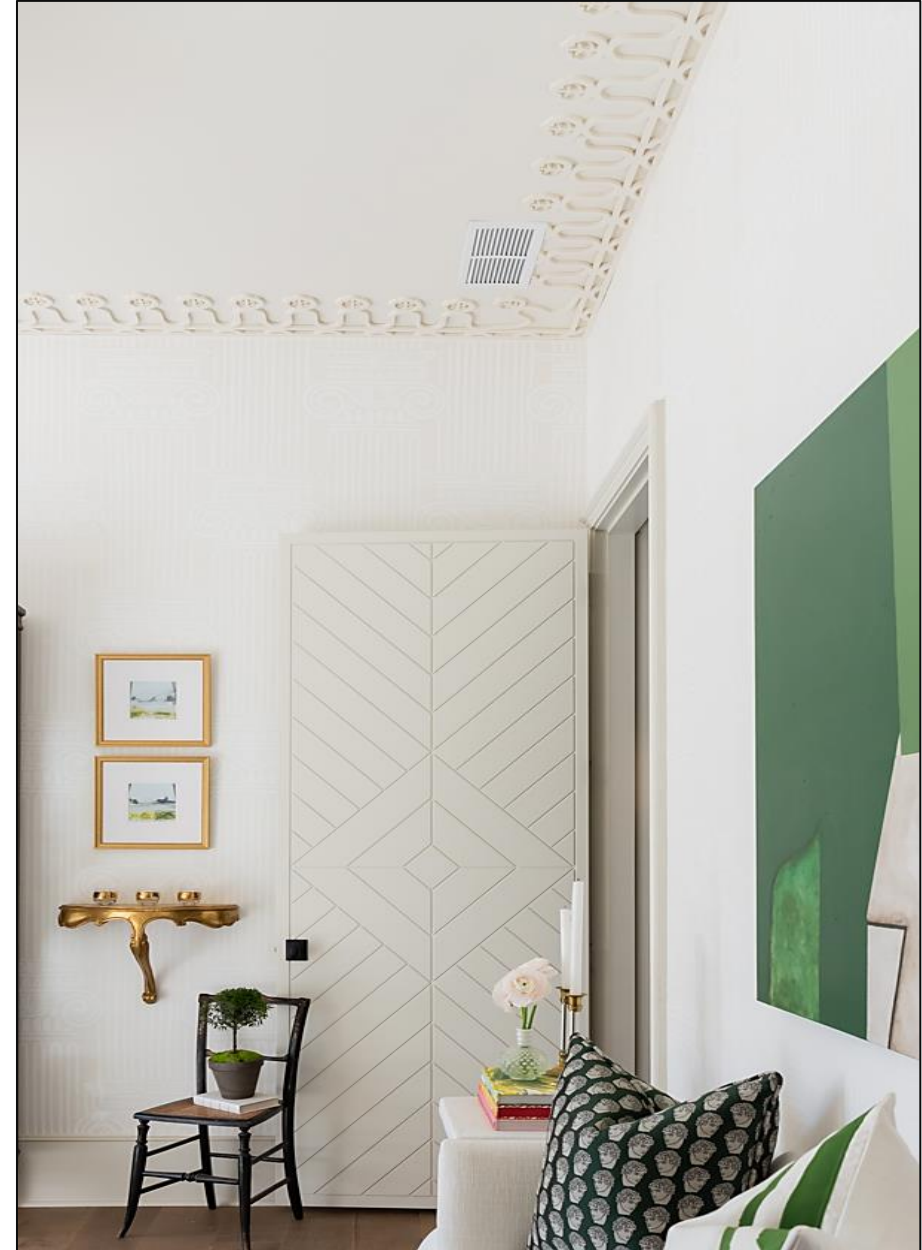

FLUTED

FP03
1.3" Diameter

FP04

3" Diameter

APPLICATIONS

- FURNITURE
- CABINETS
- WALLS
- CEILING

INTERIOR OR EXTERIOR USE

Evan Millard Interiors Atlanta Showhouse SKU: 761