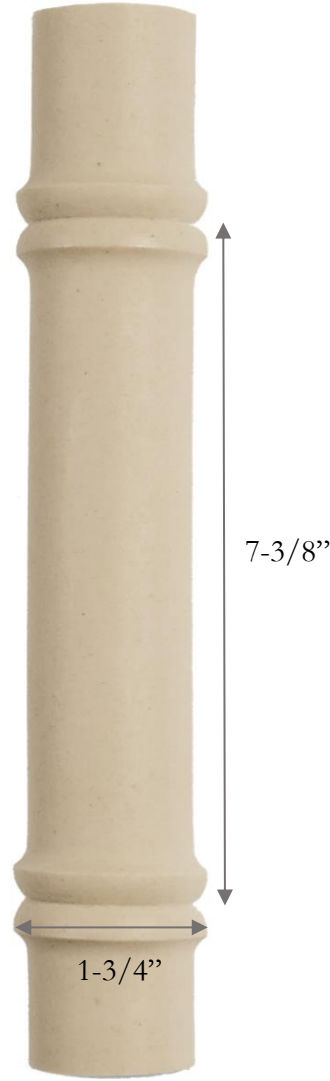

BAMBOO

SKU: FP234
11'6"X1"(w)X1/2"(d)

BAMBOO

SKU: FP247
11'8"X1-3/8"(w)X3/4"(d)

BAMBOO

SKU: FP253
11'9"X1-3/4"(w)X15/16"(d)

RATTAN

SKU: FP264
11'8"X1"(w)X1/2"(d)

SM PEARL

SKU: FP279
12'X3/4"(w)X5/16"(d)

LG PEARL

SKU: FP283
12'X1-1/8"(w)X1/2"(d)

The panels are paintable and will not rot or rust therefore ideal for interior or exterior applications.

Install using standard woodworking fasteners and adhesives.

FLUTED

FP03
1.3" Diameter

FP04

3" Diameter

APPLICATIONS

- FURNITURE
- CABINETS
- WALLS
- CEILING

INTERIOR OR EXTERIOR USE

Evan Millard Interiors Atlanta Showhouse SKU: 761