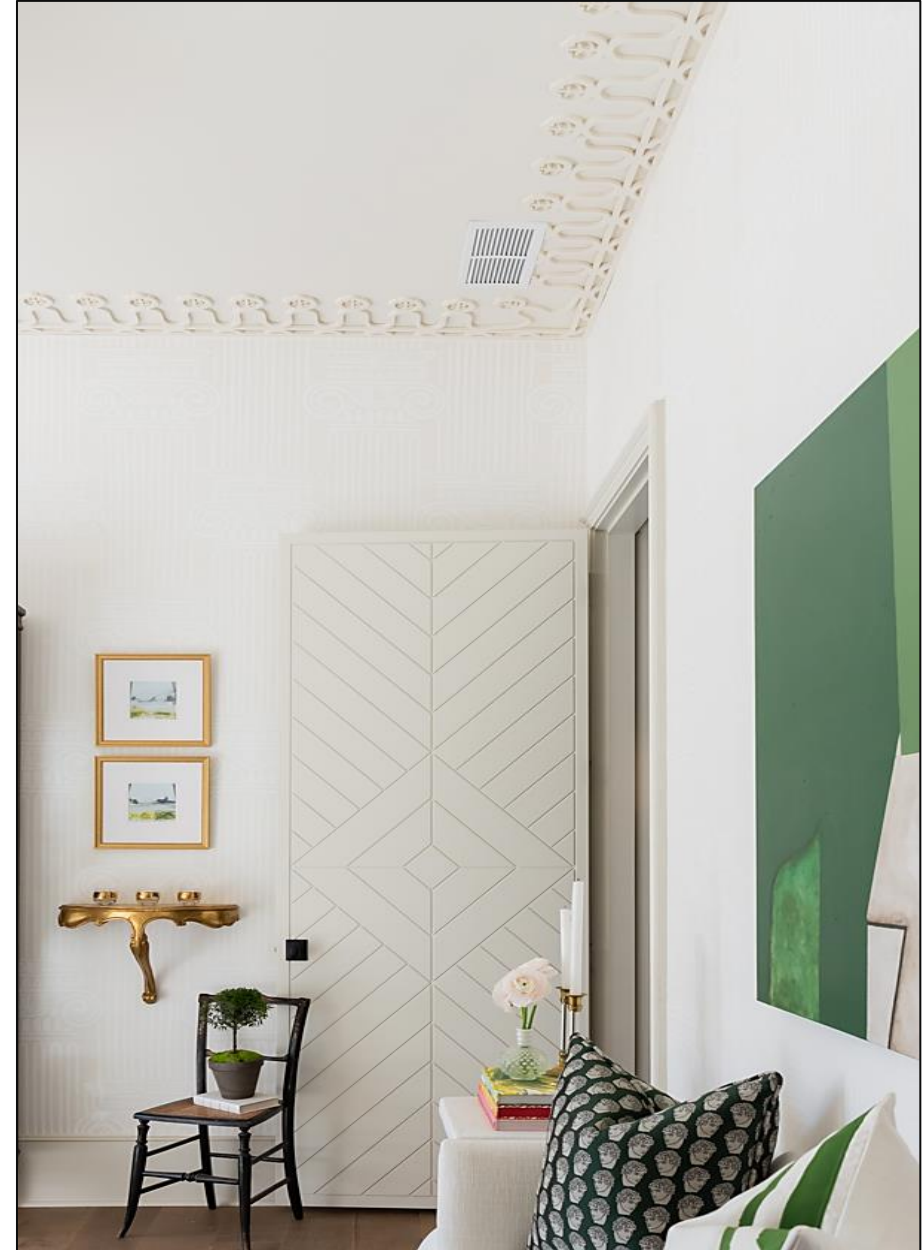

The panels are paintable and will not rot or rust therefore ideal for interior or exterior applications.

Install using standard woodworking fasteners and adhesives.

Available Thicknesses

- 1/2"-standard
- 3/4"
- 1"
- 1.5"
- 2"

**FP04**

3" Diameter

**APPLICATIONS**

- FURNITURE
- CABINETS
- WALLS
- CEILING

INTERIOR OR EXTERIOR USE

SKU: FP778

SKU: FP772 / FP745 / FP765

SKU: FP753 / FP790 / FP747 / FP772 / FP219