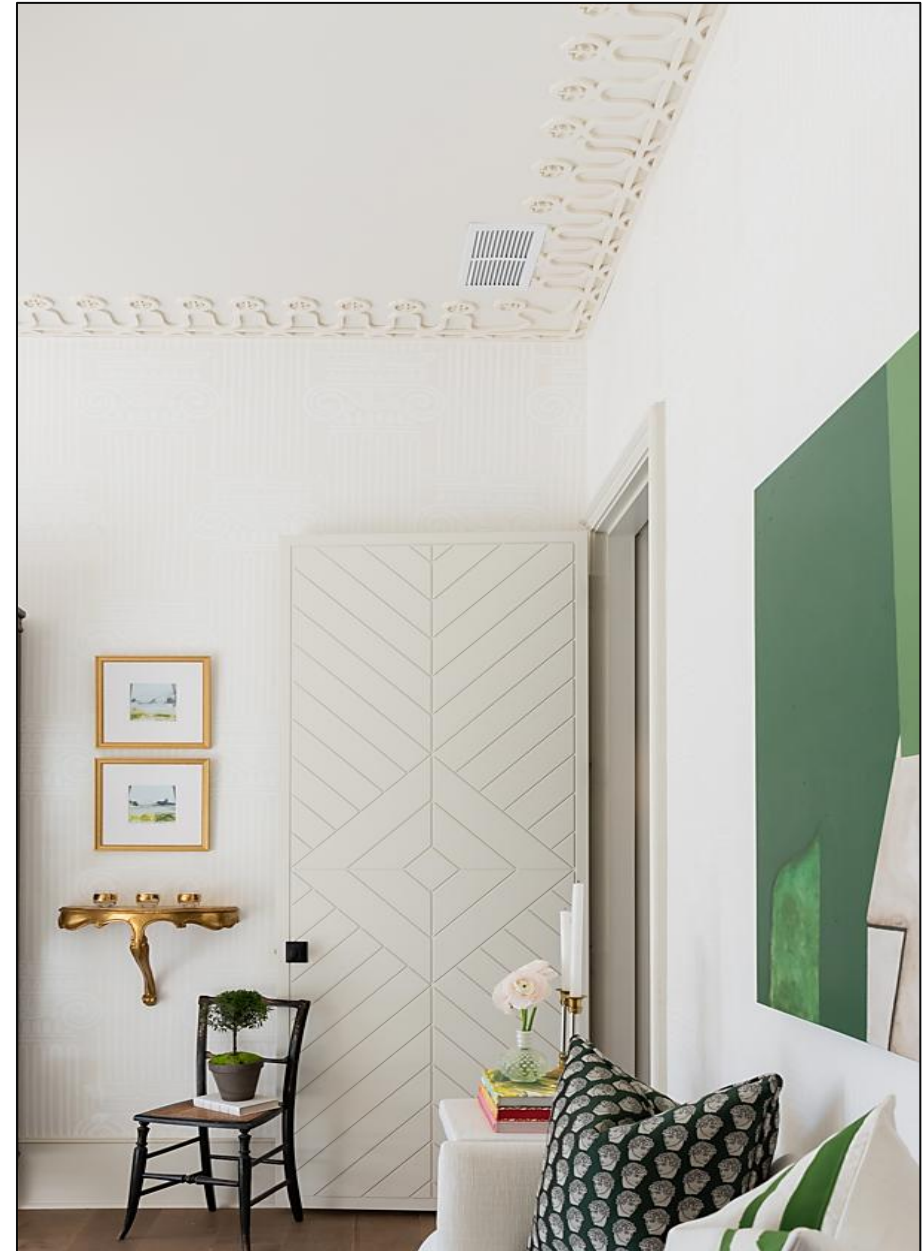

SKU: FP296  
12'X1-3/8"(w)X11/16"(d)

ROPE-RIGHT

SKU: FP297  
12'X1-3/8"(w)X11/16"(d)

The panels are paintable and will not rot or rust therefore ideal for interior or exterior applications.

Install using standard woodworking fasteners and adhesives.

FP03  
1.3" Diameter

FP04  
3" Diameter

**APPLICATIONS**

- FURNITURE
- CABINETS
- WALLS
- CEILING

INTERIOR OR EXTERIOR USE

SKU: FP778

SKU: FP772 / FP745 / FP765

SKU: FP753 / FP790 / FP747 / FP772 / FP219