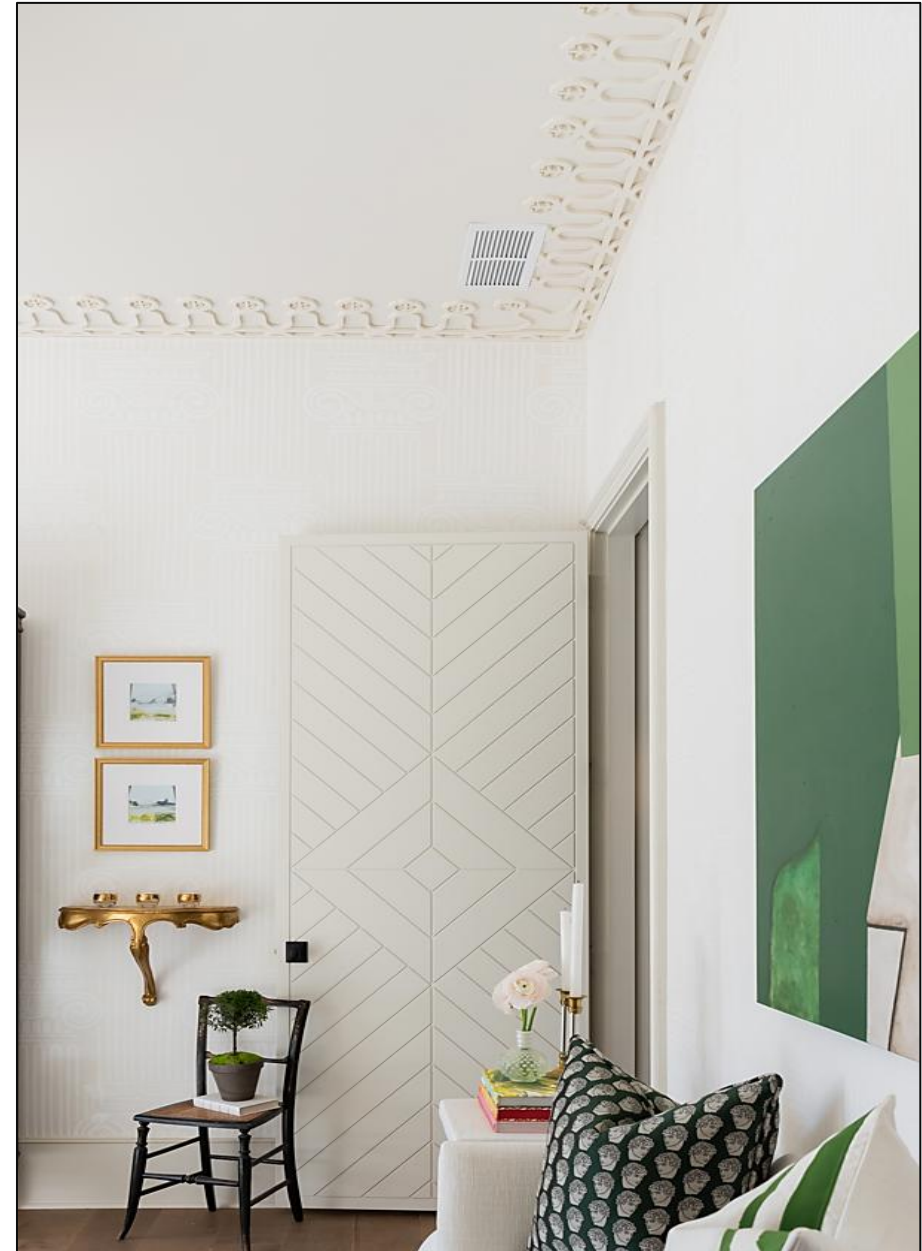

SKU: FP296
12'X1-3/8"(w)X11/16"(d)

ROPE-RIGHT

SKU: FP297
12'X1-3/8"(w)X11/16"(d)

The panels are paintable and will not rot or rust therefore ideal for interior or exterior applications.

Install using standard woodworking fasteners and adhesives.

FP03
1.3" Diameter

FP04
3" Diameter

APPLICATIONS

- FURNITURE
- CABINETS
- WALLS
- CEILING

INTERIOR OR EXTERIOR USE

SKU: FP778

SKU: FP772 / FP745 / FP765

SKU: FP753 / FP790 / FP747 / FP772 / FP219