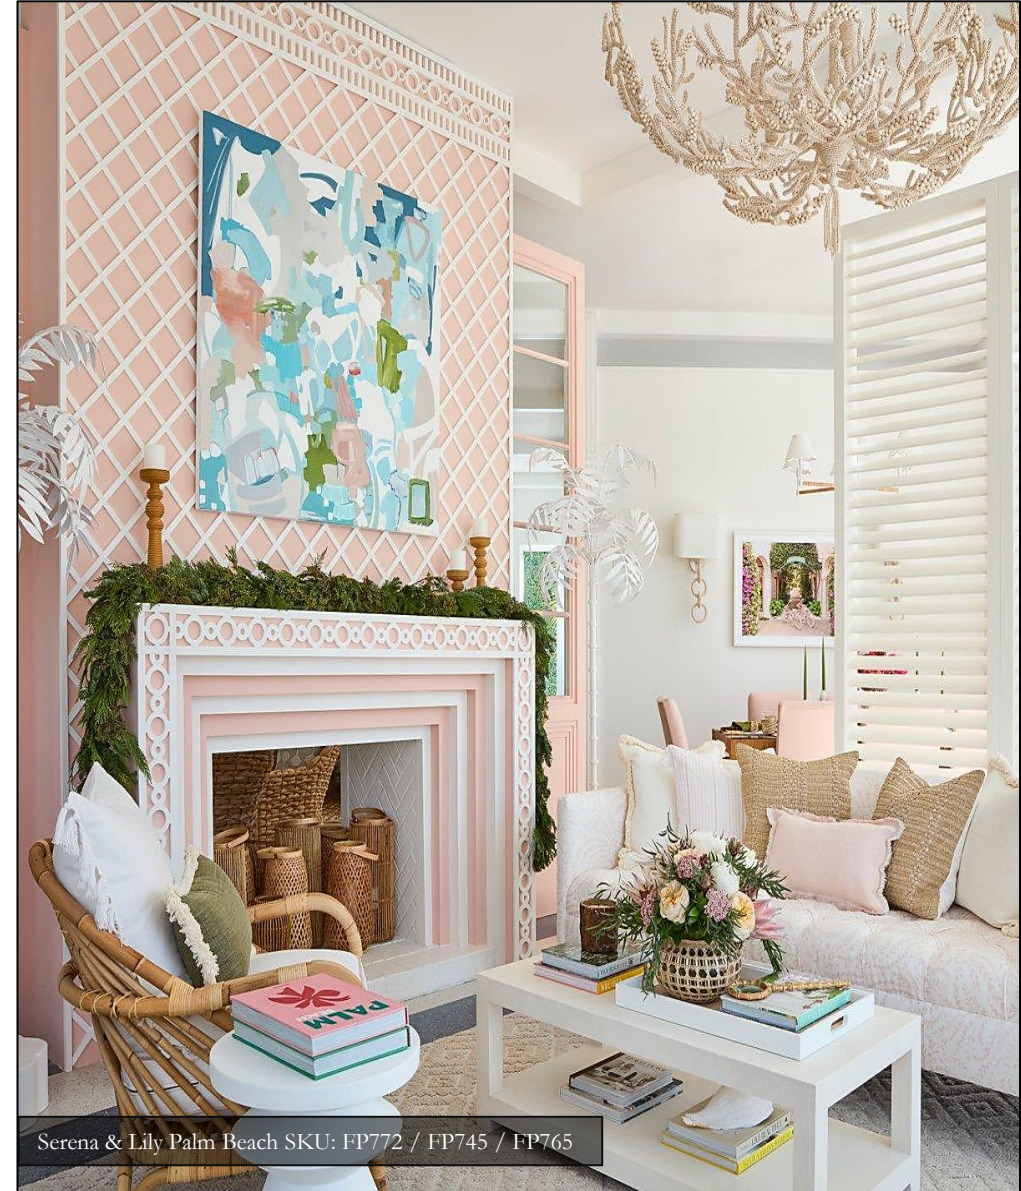

FLUTED

FP03
1.3" Diameter

FP04

3" Diameter

APPLICATIONS

- FURNITURE
- CABINETS
- WALLS
- CEILING

INTERIOR OR EXTERIOR USE

SKU: FP778