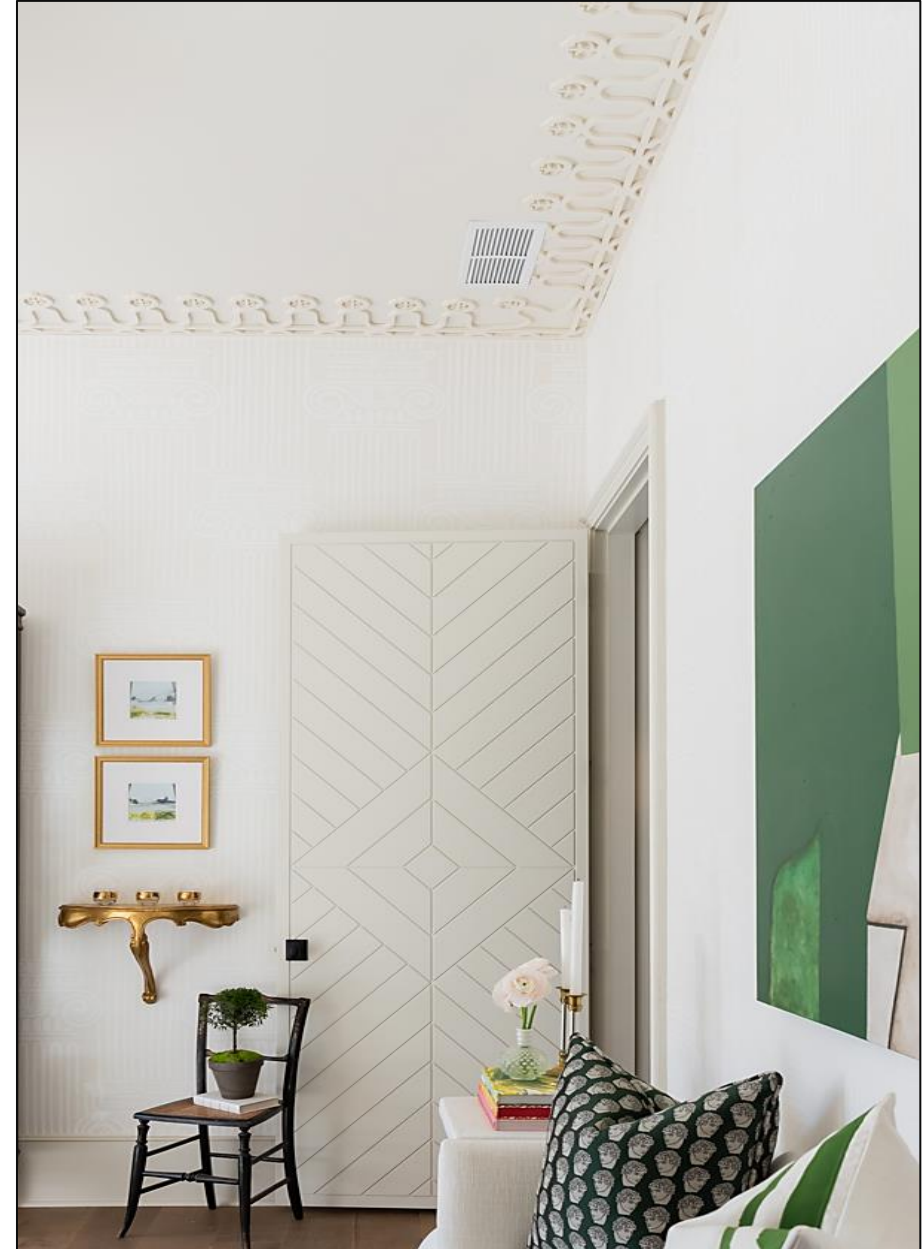

1"

1-3/8"

1-3/4"

1"

3/4"

1-1/8"

The panels are paintable and will not rot or rust therefore ideal for interior or exterior applications.

Install using standard woodworking fasteners and adhesives.

FLUTED

FP03
1.3" Diameter

FP04

3" Diameter

APPLICATIONS

- FURNITURE
- CABINETS
- WALLS
- CEILING

INTERIOR OR EXTERIOR USE

SKU: FP778