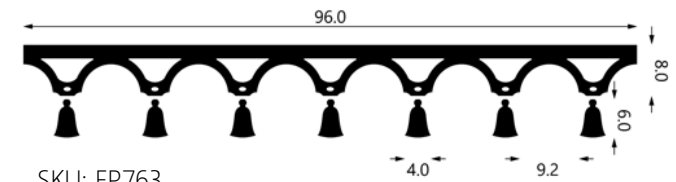

SKU: FP763

This iconic destination is beloved for its bold-colored brand of luxe. Palm Beach's pinkest hotel has, since 1947, been a smart second home for statesmen and stars, as well as for the town's chicest residents (who come for CPB's famous cocktails). From this exclusive address, in the heart of Palm Beach, guests can cruise to the Ocean or to Worth Avenue, which boasts the world's best restaurants and stores.