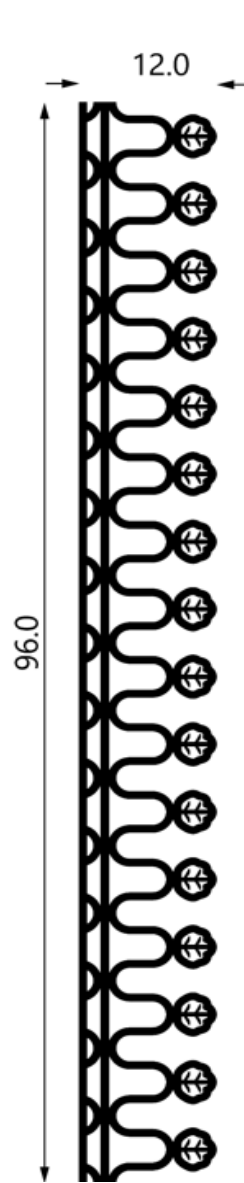

Colony Hotel SKU: FP774

Colony Hotel SKU: FP774 REVERSE

Colony Hotel SKU: FP771

SKU: FP778

Serena & Lily Palm Beach SKU: FP772 / FP745 / FP765

SKU: FP770

SKU: FP760

SKU: FP773

SKU: FP774

SKU: FP771

SKU: FP718

SKU: FP757 Pg 7

Borders can be refined to your exact specifications

SKU: FP761

SKU: FP771

SKU: FP738

FLUTED

FP03
1.3" Diameter

FP04
3" Diameter

APPLICATIONS
FURNITURE
WALLS
CEILING

INTERIOR OR EXTERIOR USE

FULLER

ARCHITECTURAL PANELS

MILLWORK JEWELRY

Paint, after installation, using your paint of choice.

Size Options

- 11'6" (l) x 3/4" (w) x 3/8" (h)
- 11'6" (l) x 1" (w) x 1/2" (h)
- width dimension is widest part of knuckle

Shipping

DESIGNER SHOWROOM DALLAS, TEXAS